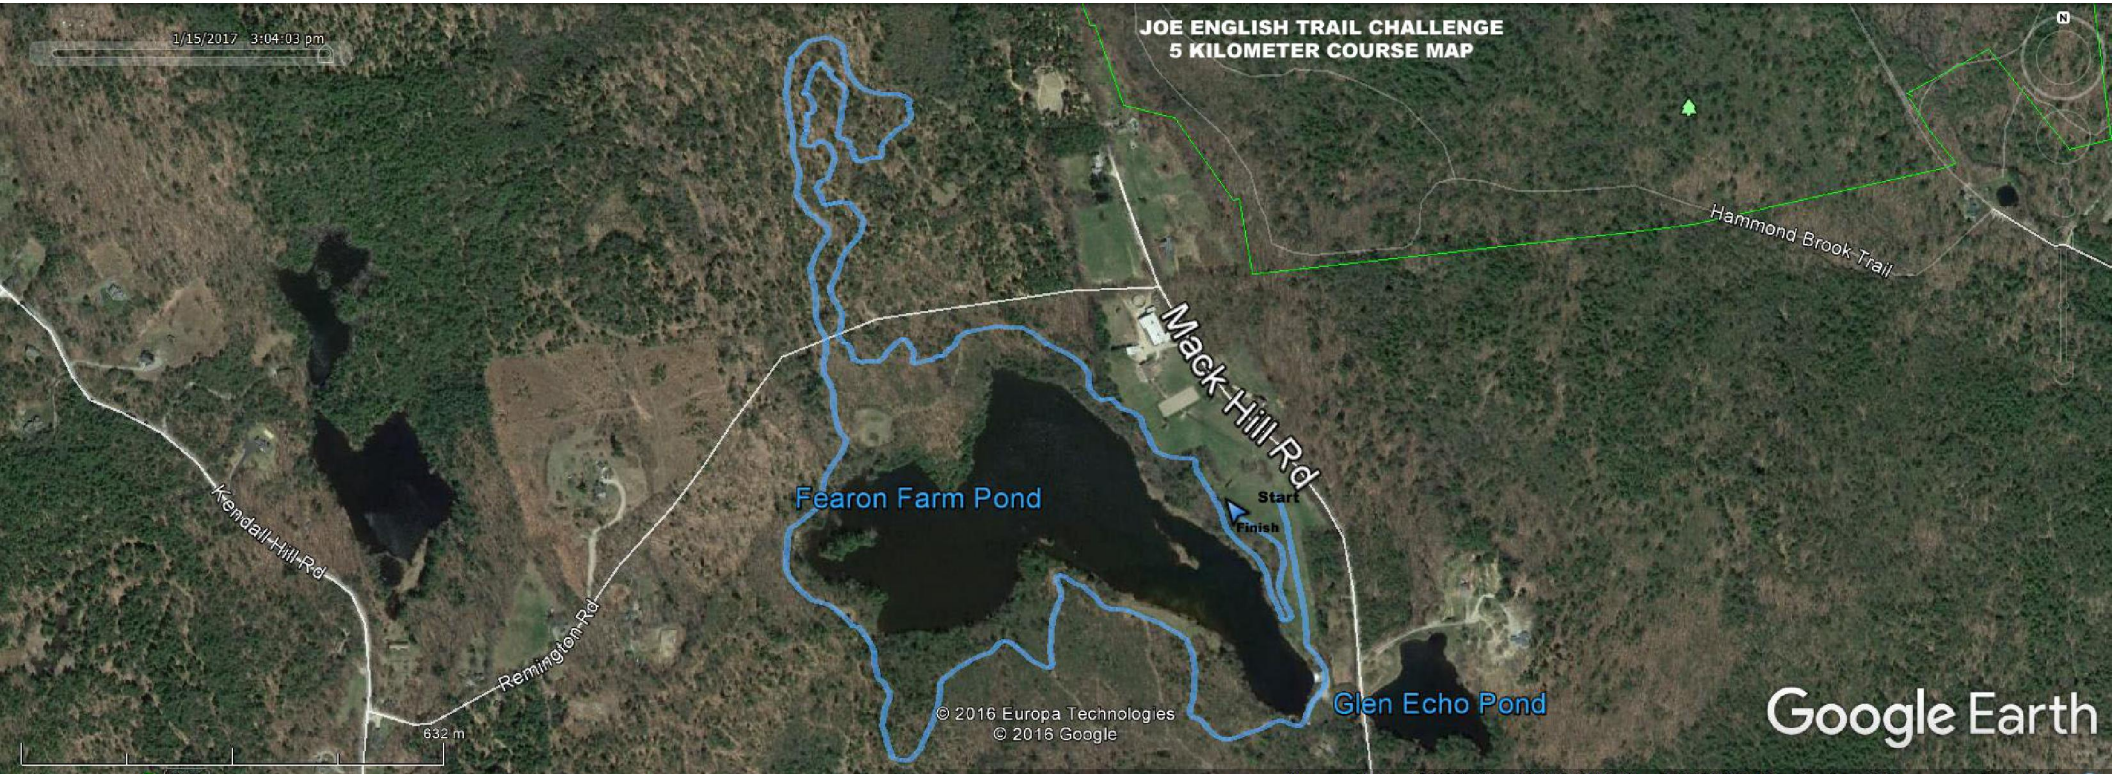

### JOE ENGLISH TRAIL CHALLENGE 5 KILOMETER COURSE MAP

Google Earth

© 2016 Europa Technologies  
© 2016 Google

Imagery Date: 4/27/2016 19 T 284786.81 m E 4754782.12 m N elev 191 m eye alt 3.05 km

Graph: Min, Avg, Max Elevation: 188, 202, 223 m Speed: 0.0, 5.3, 15.6 km/h  
Range Totals: Distance: 5.12 km Elev Gain/Loss: 175 m, -183 m Max Slope: 34.4%, -34.0% Avg Slope: 6.4%, -5.6% Time: 49m 7.0s