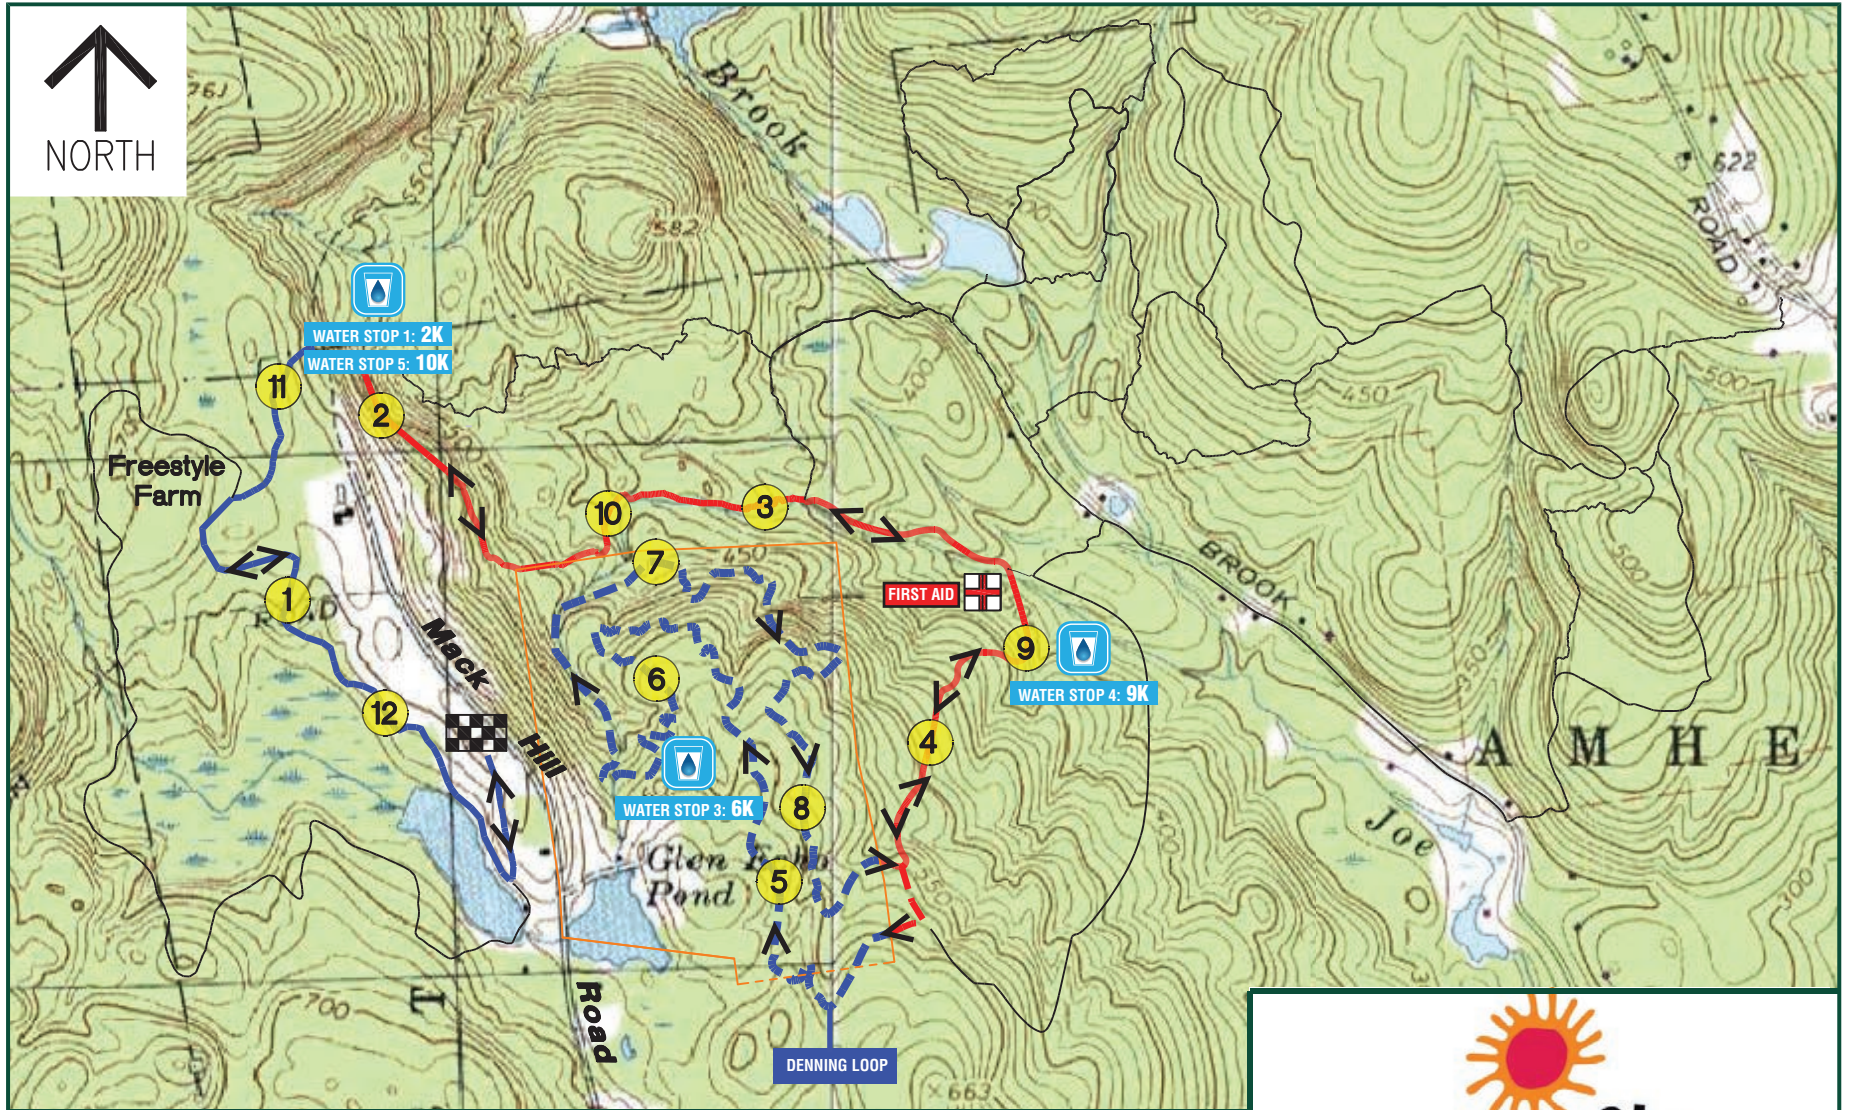

Joe English Trail Challenge 12.5K Course Map

Freestyle Farm

188 Mack Hill Road, Amherst, NH 03031

MERIDIAN
LAND SERVICES, INC.
ENGINEERING | SURVEYING | PERMITTING
SOIL & WETLAND MAPPING | SEPTIC DESIGN
MeridianLandServices.com

SCALE: 1" = 1,200'±

Legend:

- RACE TRAIL ROUTE BI-DIRECTIONAL
- BI-DIRECTIONAL (PRIVATE PROPERTY)
- RACE TRAIL ROUTE ONE DIRECTIONAL
- ONE DIRECTIONAL (PRIVATE PROPERTY)
- EXISTING TRAIL (NON-RACE)
- START / FINISH LINE
- FIRST AID
- WATER STOP
- KILOMETER MARK

Joe English Trail Challenge

Find Your Inner Wild

Benefiting the Amherst Land Trust